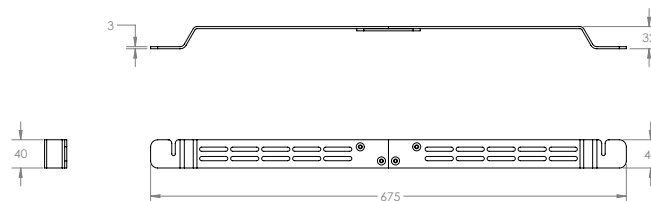

## SAR-WM Wall Mount for Sonos Arc

The Flexson Wall Mount for Sonos Arc allows you to install Sonos Arc quickly and easily onto any suitable wall. Its unique design positions the Sonos Arc 30mm in front of the TV, allowing you to harness the power of Dolby Atmos and immerse yourself in your music, movies and more.

Like all Flexson products, the Flexson Wall Mount for Sonos Arc is precision engineered in the UK, easy to fit and comes with all the fixings you need.

- Allows you to position a Sonos Arc anywhere on the wall
- Bespoke, easy to fit design that holds the Sonos Arc securely
- 30mm step to position speakers in front of the TV
- Optimised for Sonos Trueplay
- 2-part assembly of main bracket for reduced packaging
- Multipoint fixing points
- Precision engineered from high grade-steel construction
- Designed and manufactured in the UK

	Black	White		
Product Code	FLXSARWM1021	FLXSARWM1011		
UPC Number	5057964002224	5057964002262		
UK, European and US (SRP)	£59.99	€69.99	\$69.99	
Millimetres / Kilograms	Height	Width	Depth	Weight
Product Size	40	675	32	0.9
Millimetres / Kilograms	Length	Width	Height	Weight
Retail Carton	370	160	55	0.95
Carton Contents	1 x Sonos Arc Wall Mount, Instructions			
Outer Carton Quantity	10	Country of Manufacture	UK	